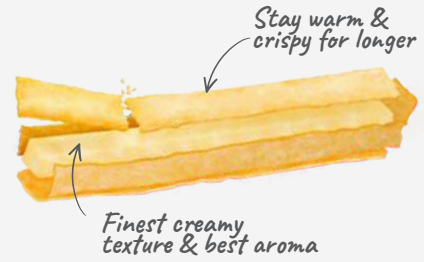

No artificial Flavour

Hot & crispy coating

Vibrant colour

Real potatoes

**EXTRA FLAVOR SEASONED WEDGES**

**REDRUBY WEDGES**

## FINEST

Crafted exclusively from select variety ; Innovator potatoes, our fries deliver an unparalleled culinary experience. Indulge in our exceptional fries, where the subtle saltiness from their natural starch coating perfectly complements the finest Innovator potatoes. Each fry boasts an impressive length, a remarkably smooth interior, and a satisfyingly crisp exterior, all culminating in a beautiful, golden hue. Serve them authentically in a classic cone, or plate them creatively - the choice is yours.